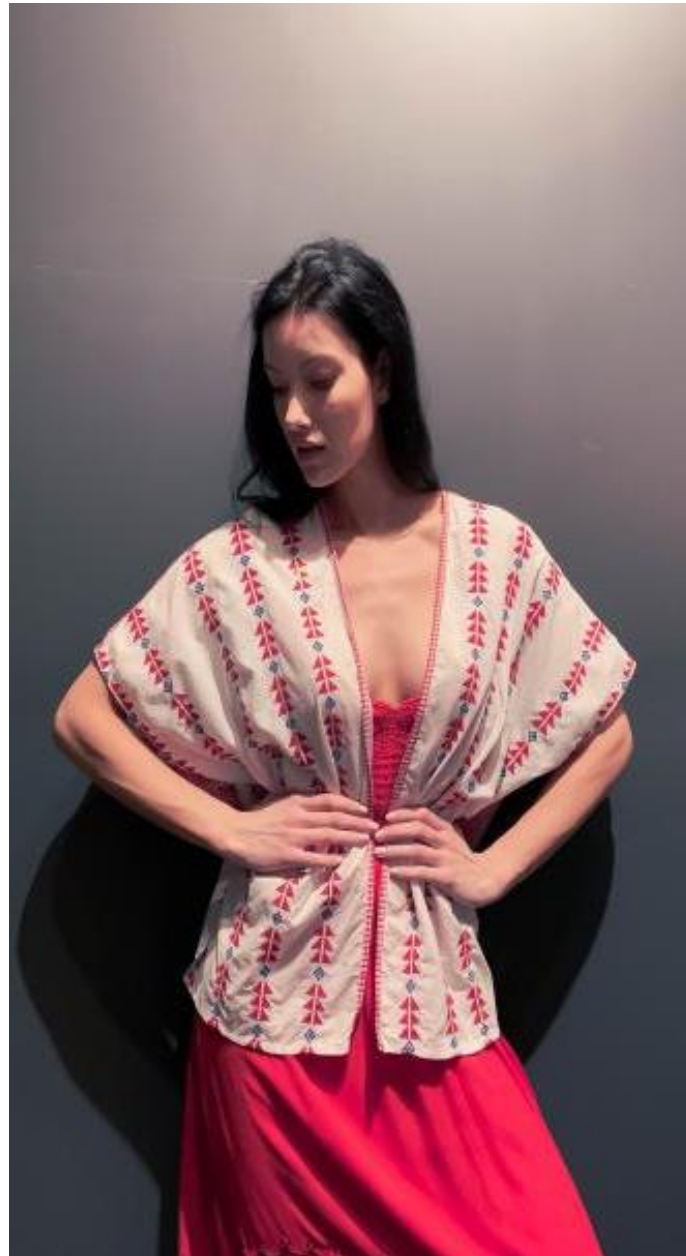

AREA

ST TROPEZ FRINGE KIMONO
AJ126
COLOR: MULTI
SIZE: ONE SIZE
WHOLESALE: \$35
MSRP: \$88
DELIVERY 11/30/19 CANCEL

SORRENTO COCOON KIMONO
AJ118R
COLOR: WHITE RED
SIZE: ONE SIZE
WHOLESALE: \$39
MSRP: \$98
DELIVERY 2/29/20 CANCEL